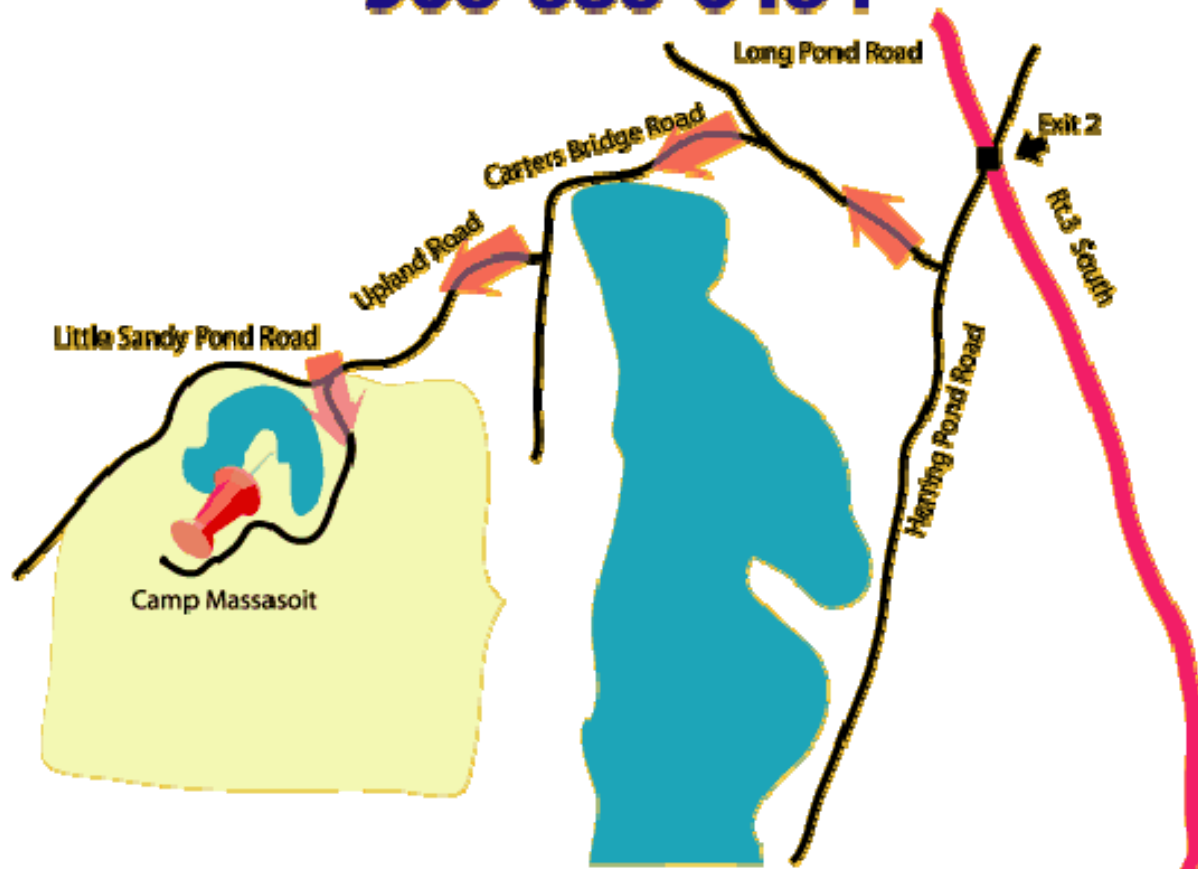

## From Boston

Take Rt.3 south

Take the Herring Pond Road exit, exit number 2

Turn left at the bottom of the ramp on to  
Herring Pond Road

Take your first right on to Long Pond Road

Turn left on to Carters Bridge Road approx 1/2 mile

Turn right on to Upland Road approx 1/2 mile

Upland Road becomes Little Sandy Pond Road

Turn left into entrance of the camp approx 1/2 mile

## From 495

Take 495 south, 495 becomes Rt25

Take 25 south

Take exit #2 US 6 to Bourne Sagamore

Take US 6 east

Turn left on Herring Pond Road approx 2.5 miles

Turn left on to Long Pond Road approx 2.7 miles

Turn left on to Carters Bridge Road approx 1/2 mile

Turn right on to Upland Road approx 1/2 mile

Upland Road becomes Little Sandy Pond Road

Turn left into entrance of the camp approx 1/2 mile